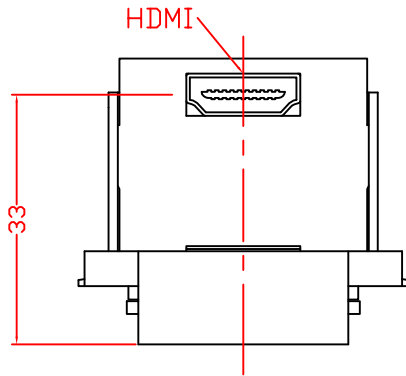

# HDMI 90 DEGREE TYPE MODULE

**PART NO: 62324000690102**

**ITEM NO: FU-HDMIBK9A**

**Front Angled View**

**Rear Angled View**

**FEATURES:**

- HDMI 90 Degree Female To Female Coupler Type Module
- Material : ABS
- Color : RAL9004
- Size: 28 x 23 x 37.8mm

ITEM NO.				
PART NO.	<b>62324000690102</b>			
DESIGNED BY ALEX	DATE	160119	UNIT	MM
	SCALE	1:1	VER.	1
NO.	Checked by			
APPR:		Approved by -date		