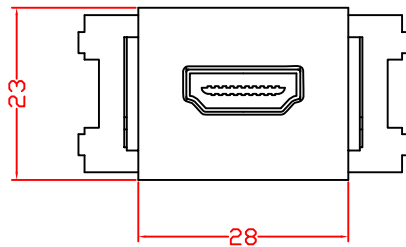

# HDMI 90 DEGREE TYPE MODULE

**PART NO: 62324000690102**

**ITEM NO: FU-HDMIBK9A**

**Front Angled View**

**Rear Angled View**

**FEATURES:**

- HDMI 90 Degree Female To Female Coupler Type Module
- Material : ABS
- Color : RAL9004
- Size: 28 x 23 x 37.8mm

ITEM NO.				
PART NO.	<b>62324000690102</b>			
DESIGNED BY ALEX	DATE	160119	UNIT	MM
	SCALE	1:1	VER.	1
NO.	Checked by			
APPR:		Approved by -date		