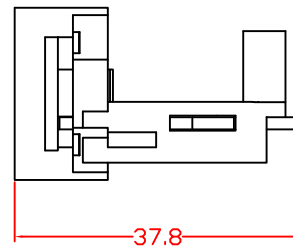

# HDMI 90 DEGREE TYPE MODULE

**PART NO: 62324000690102**

**ITEM NO: FU-HDMIBK9A**

**Front Angled View**

**Rear Angled View**

**FEATURES:**

- HDMI 90 Degree Female To Female Coupler Type Module
- Material : ABS
- Color : RAL9004
- Size: 28 x 23 x 37.8mm

ITEM NO.				
PART NO.	<b>62324000690102</b>			
DESIGNED BY ALEX	DATE	160119	UNIT	MM
	SCALE	1:1	VER.	1
NO.	Checked by			
APPR:		Approved by -date		