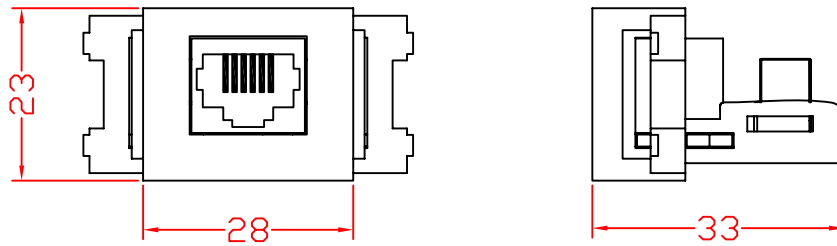

## ITEM NO: FU-RJ12

**FEATURES:**

- RJ12 6p6c - Voice Module
- LSA IDC Terminal Block
- Material : ABS
- Color : RAL9010
- Size: 28 x 23 x 33mm

ITEM NO.					
PART NO.					
DESIGNED BY ALEX	DATE	150330	UNIT	MM	
	SCALE	1:1	VER.	1	
NO.		Checked by			
APPR:		Approved by -date			