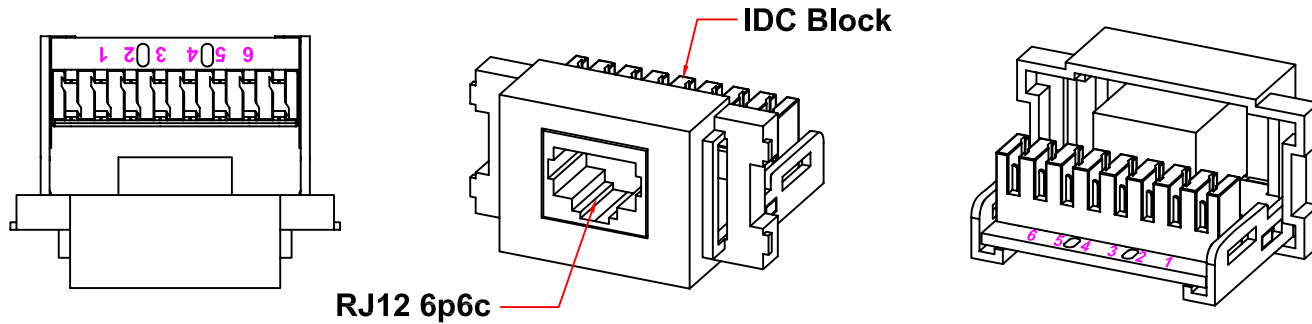

# RJ12 6P6C - VOICE MODULE

## ITEM NO: FU-RJ12

**FEATURES:**

- RJ12 6p6c - Voice Module
- LSA IDC Terminal Block
- Material : ABS
- Color : RAL9010
- Size: 28 x 23 x 33mm

ITEM NO.					
PART NO.					
DESIGNED BY ALEX	DATE	150330	UNIT	MM	
	SCALE	1:1	VER.	1	
NO.		Checked by			
APPR:		Approved by -date			