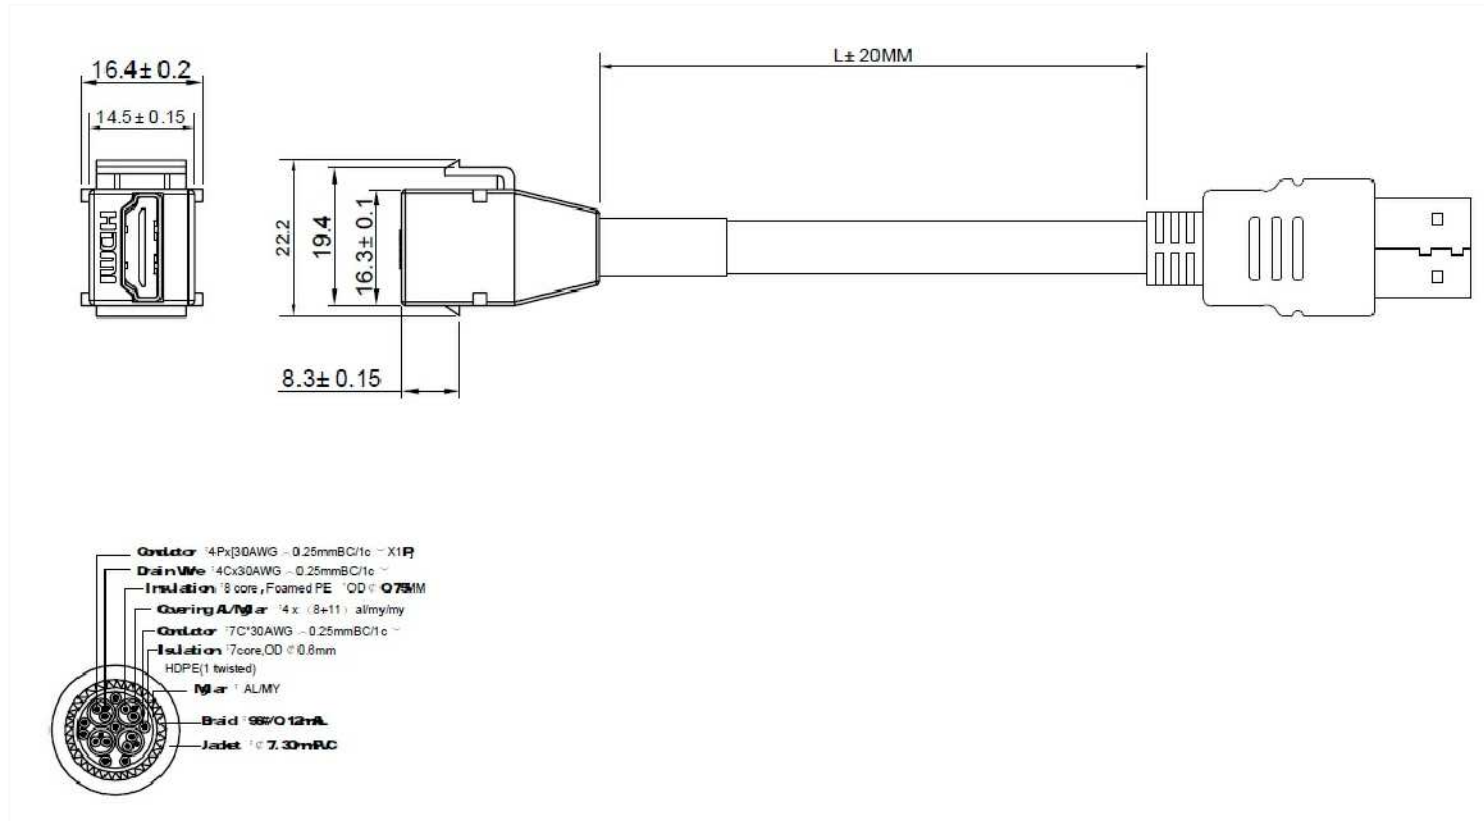

# ITEM NO: FW-406-HDMI-FM-X

FW-406-HDMI-FM-1 L=1000MM  
 FW-406-HDMI-FM-3 L=3000MM

ITEM NO.	FW-406-HDMI-FM-X			
PART NO.				
DESIGNED BY TSAI	DATE	190424	UNIT	MM
	SCALE	Free	VER.	1
NO.		Checked by		
APPR:		Approved by -date		