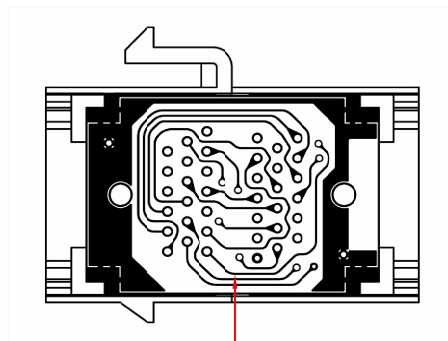

## ITEM NO: SIM-HDMI-WH-S

**HDMI PIN OUT 1:1**

19 FEMALE	19 FEMALE
1	1
2	2
⋮	⋮
⋮	⋮
⋮	⋮
18	18
19	19
S	S

PC Board Inside

**Features**

- Housing Material : ABS
- Standard HDMI 1.4 Ver.
- Color : RAL9010

ITEM NO.				
CUSTOMER NO.				
DESIGNED BY	DATE	190312	UNIT	MM
Tsai	SCALE	1:1	VER.	1
NO.		Checked by		
APPR:		Approved by	-date	