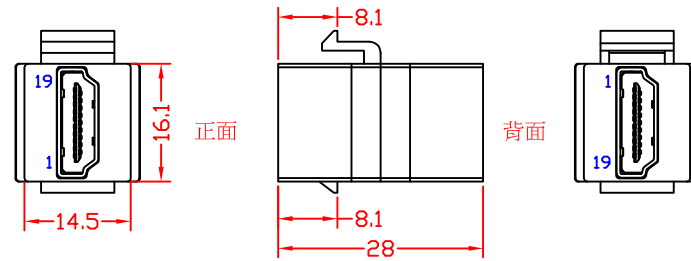

## ITEM NO: SIM-HDMI-WH-S

**HDMI PIN OUT 1:1**

19 FEMALE	19 FEMALE
1	1
2	2
⋮	⋮
⋮	⋮
⋮	⋮
18	18
19	19
S	S

PC Board Inside

**Features**

- Housing Material : ABS
- Standard HDMI 1.4 Ver.
- Color : RAL9010

ITEM NO.				
CUSTOMER NO.				
DESIGNED BY	DATE	190312	UNIT	MM
Tsai	SCALE	1:1	VER.	1
NO.		Checked by		
APPR:		Approved by	-date	