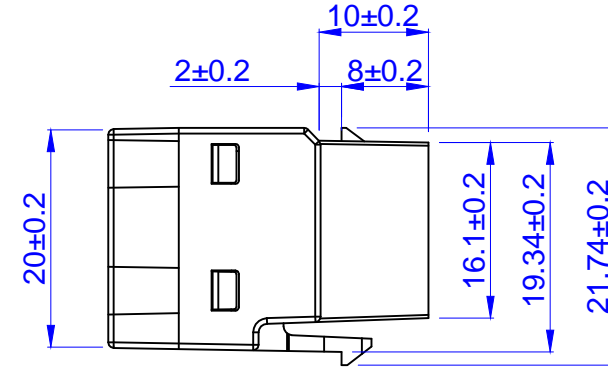

ROHS Compliant

DATE	2019/11/14
Revision	A

Specification :

1. Compatible with USB Revision 3.1/3.0/2.0/1.1
2. Transfer rates up to 10Gbps
3. Type C Connector features a high power capability (up to 60W)

PIN OUT

CN1		CN2	
A1	A12	B1	B12
A4	A9	B4	B9
A5		A5	
B5		B5	
A6	B6	A6	B6
A7	B7	A7	B7
A2		B11	
A3		B10	
B11		A2	
B10		A3	
B2		A11	
B3		A10	
A11		B2	
A10		B3	
A8		B8	
B8		A8	
SHELL		SHELL	

MATERIAL

P/NO. SY-USB31-C-BK

APPD. Sweet 2019/11/14

CHKD.

FILE.

SCALE /

UNIT mm

SIZE A4

REV.	DESCRIPTION	ENG.	APPROVAL
------	-------------	------	----------

1