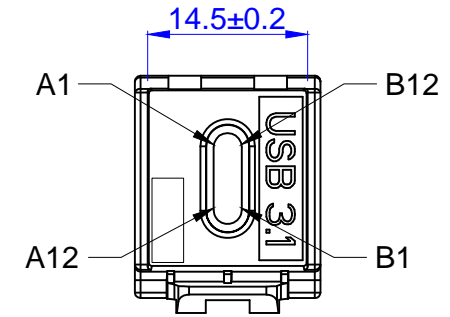

ROHS Compliant

DATE	2019/11/14
Revision	A

Specification :

1. Compatible with USB Revision 3.1/3.0/2.0/1.1
2. Transfer rates up to 10Gbps
3. Type C Connector features a high power capability (up to 60W)

PIN OUT

CN1		CN2	
A1	A12	B1	B12
A4	A9	B4	B9
A5		A5	
B5		B5	
A6	B6	A6	B6
A7	B7	A7	B7
A2		B11	
A3		B10	
B11		A2	
B10		A3	
B2		A11	
B3		A10	
A11		B2	
A10		B3	
A8		B8	
B8		A8	
SHELL		SHELL	

MATERIAL

P/NO. SY-USB31-C-BK

APPD. Sweet 2019/11/14

CHKD.

FILE.

SCALE /

UNIT mm

SIZE A4

REV.	DESCRIPTION	ENG.	APPROVAL
------	-------------	------	----------

1