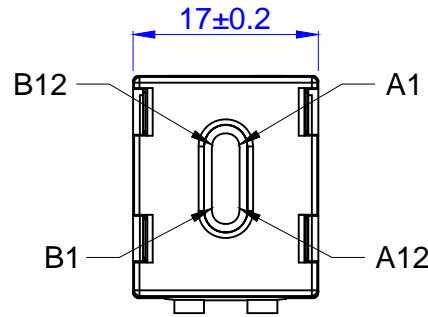

ROHS Compliant

DATE	2019/11/14
Revision	A

Specification :

1. Compatible with USB Revision 3.1/3.0/2.0/1.1
2. Transfer rates up to 10Gbps
3. Type C Connector features a high power capability (up to 60W)

PIN OUT

CN1		CN2	
A1	A12	B1	B12
A4	A9	B4	B9
A5		A5	
B5		B5	
A6	B6	A6	B6
A7	B7	A7	B7
A2		B11	
A3		B10	
B11		A2	
B10		A3	
B2		A11	
B3		A10	
A11		B2	
A10		B3	
A8		B8	
B8		A8	
SHELL		SHELL	

MATERIAL

P/NO. SY-USB31-C-BK

APPD. Sweet 2019/11/14

CHKD.

FILE.

SCALE /

UNIT mm

SIZE A4

REV.	DESCRIPTION	ENG.	APPROVAL
------	-------------	------	----------

1