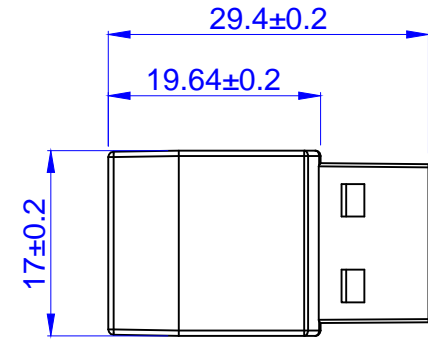

ROHS Compliant

DATE	2019/11/14
Revision	A

Specification :

1. Compatible with USB Revision 3.1/3.0/2.0/1.1
2. Transfer rates up to 10Gbps
3. Type C Connector features a high power capability (up to 60W)

PIN OUT

CN1		CN2	
A1	A12	B1	B12
A4	A9	B4	B9
A5		A5	
B5		B5	
A6	B6	A6	B6
A7	B7	A7	B7
A2		B11	
A3		B10	
B11		A2	
B10		A3	
B2		A11	
B3		A10	
A11		B2	
A10		B3	
A8		B8	
B8		A8	
SHELL		SHELL	

MATERIAL

P/NO. SY-USB31-C-BK

APPD. Sweet 2019/11/14

CHKD.

FILE.

SCALE /

UNIT mm

SIZE A4

REV.	DESCRIPTION	ENG.	APPROVAL
------	-------------	------	----------

1